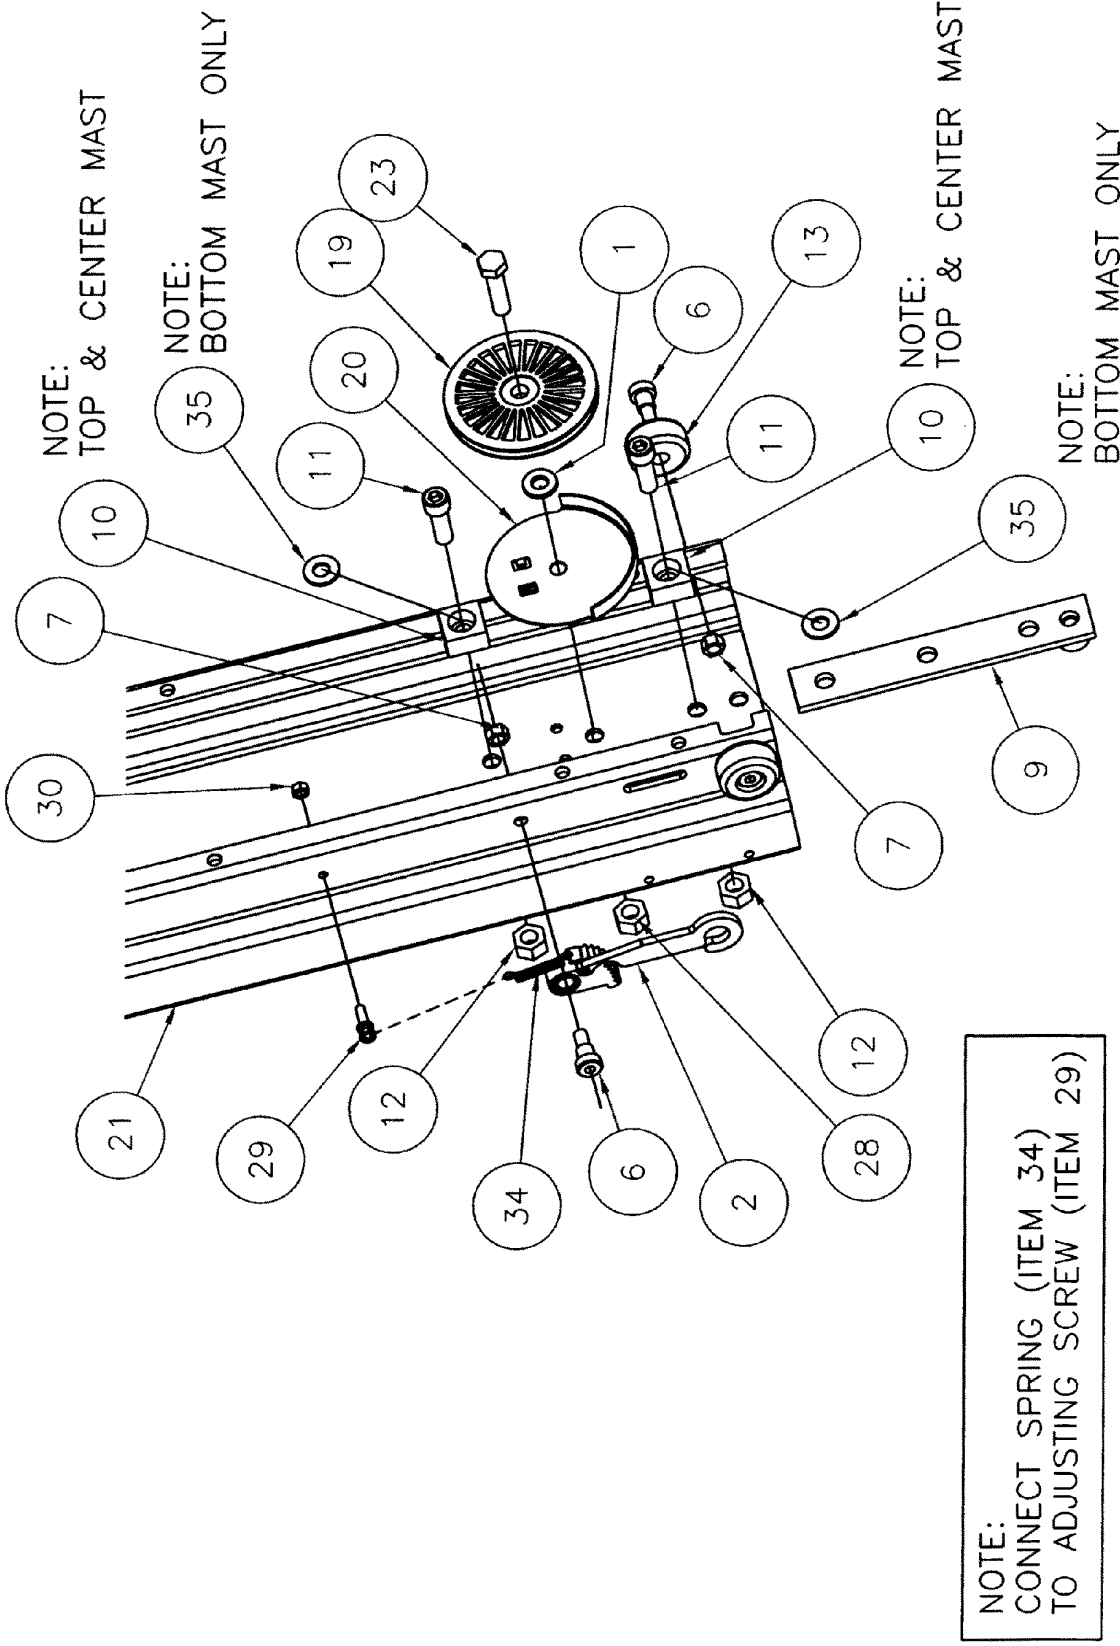

MAST ASSEMBLY SERIES 2000 LIFTS (SHEET 2 OF 2)

NOTE:
CONNECT SPRING (ITEM 34)
TO ADJUSTING SCREW (ITEM 29)

** NOTE: TORQUE ALL STOPS TO 125 FT-LBS (16 N.m)