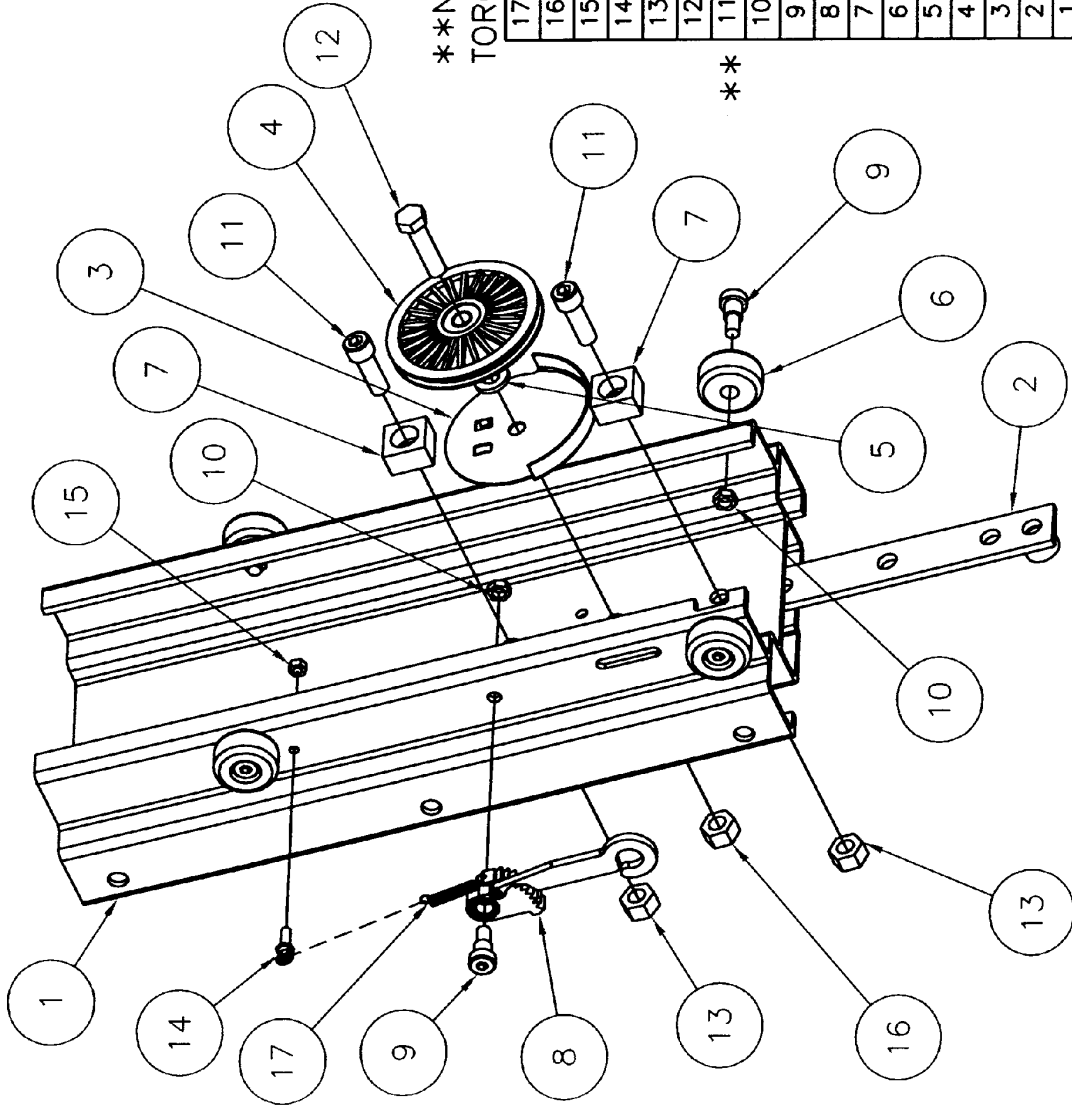

CARRIAGE ASSEMBLY SERIES 2000 LIFTS

NOTE:
CONNECT SPRING (ITEM 17)
TO ADJUSTING SCREW (ITEM 14)

**NOTE:

TORQUE STOPS TO 125 FT-LBS (16 N.m)

Item	Port No.	Qty	Description	
17	783530	1	EXTENSION SPRING	
16	772800	1	INSERT LOCKNUT 12mm	
15	772076	1	INSERT LOCKNUT 1/4-20	
14	779900	1	ADJUSTING SCREW	
13	772357	2	INSERT LOCKNUT 1/2-13	
12	771161	1	HHCS-12mm X 40mm	
11	771257	2	SHCS 1/2-13 X 1-1/2	
10	772350	5	INSERT JAM LOCKNUT 3/8-16	
9	771350	5	SHOULDER BOLT 1/2 X 1/2	
8	783529	1	BRAKE ASSEMBLY	
7	783575	2	STOP BLOCK	
6	783540	4	MAST ROLLER	
5	783616	1	PULLY SPACER	
4	783541	1	PULLEY W/ BEARING	
3	783536	1	PULLEY GUARD	
2	783503	1	BACKING PLATE WELDMENT	
1	783534	1	CARRIAGE	
	Item	Port No.	Qty	Description
				Parts List