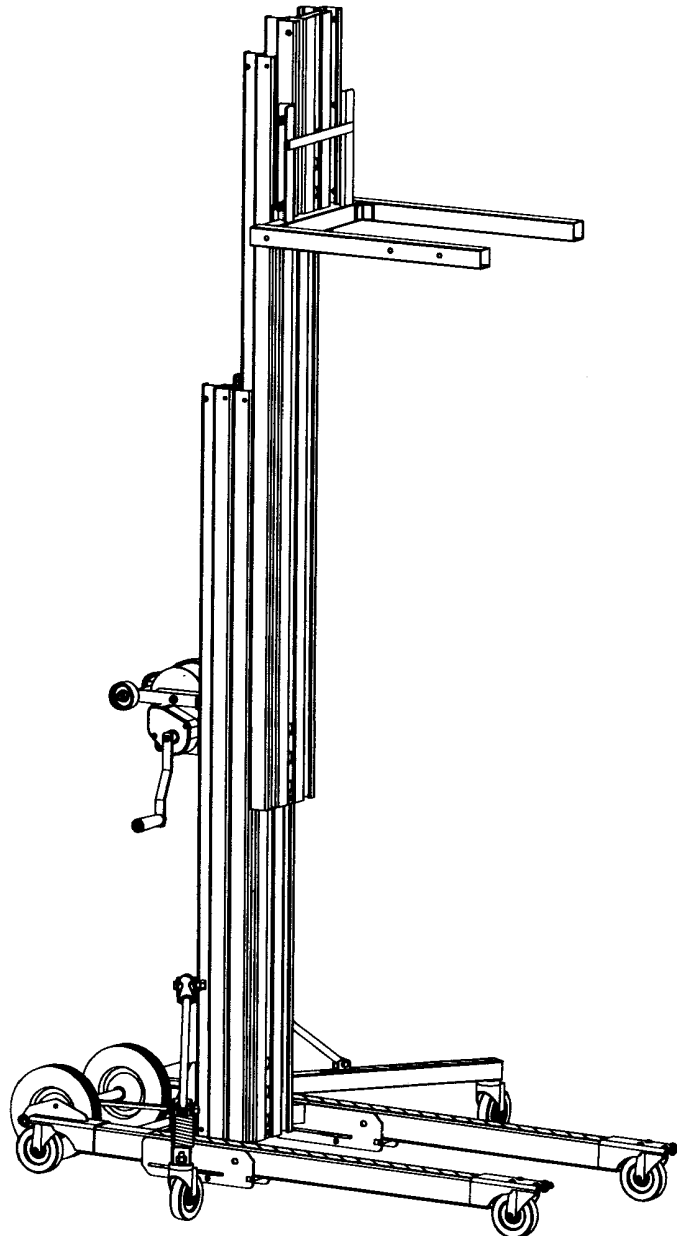

PARTS MANUAL

SERIES 2000

CONTRACTOR LIFT

SUMNER

7514 Alabonson Rd. Houston Texas 77088 281-999-6900 281-999-6966 Fax.

CARRIAGE ASSEMBLY SERIES 2000 LIFTS

NOTE:
CONNECT SPRING (ITEM 17)
TO ADJUSTING SCREW (ITEM 14)

**NOTE:

TORQUE STOPS TO 125 FT-LBS (16 N.m)

Item	Port No.	Qty	Description	
17	783530	1	EXTENSION SPRING	
16	772800	1	INSERT LOCKNUT 12mm	
15	772076	1	INSERT LOCKNUT 1/4-20	
14	779900	1	ADJUSTING SCREW	
13	772357	2	INSERT LOCKNUT 1/2-13	
12	771161	1	HHCS-12mm X 40mm	
11	771257	2	SHCS 1/2-13 X 1-1/2	
10	772350	5	INSERT JAM LOCKNUT 3/8-16	
9	771350	5	SHOULDER BOLT 1/2 X 1/2	
8	783529	1	BRAKE ASSEMBLY	
7	783575	2	STOP BLOCK	
6	783540	4	MAST ROLLER	
5	783616	1	PULLY SPACER	
4	783541	1	PULLEY W/ BEARING	
3	783536	1	PULLEY GUARD	
2	783503	1	BACKING PLATE WELDMENT	
1	783534	1	CARRIAGE	
	Item	Port No.	Qty	Description
				Parts List

MAST ASSEMBLY SERIES 2000 LIFTS (SHEET 1 OF 2)

**NOTE: TORQUE STOPS TO 125 FT-LBS (16N.m)

Item	Part No.	Qty	Description
35	773060	*	FLAT WASHER 1/2
34	783530	1	BRAKE SPRING
30	772076	1	INSERT LOCK NUT 1/4UNC
29	779900	1	ADJUSTING SCREW
28	772800	1	INSERT LOCK NUT 12mm
27	772505	1	JAM LOCK NUT 12mm
23	771161	2	HEX HEAD BOLT 12mm X 40mm
21	783546	1	MAST
20	783536	2	PULLEY GUARD
19	783541	2	PULLEY
17	783537	1	PULLEY MOUNT
16	771060	1	HHCS 3/8UNC X 1-1/4
15	773575	1	LOCKWASHER 3/8
13	783540	*	MAST ROLLER
12	772357	2	INSERT LOCK NUT 1/2UNC
11	771257	3	SHCS 1/2UNC X 1-1/2
10	783575	*	STOP BLOCK
9	783503	1	BACKING PLATE WELDMENT
8	783502	1	THREADED BLOCK
7	772350	*	INSERT JAM LOCK NUT 3/8
6	771350	*	SHOULDER BOLT 1/2 X 1/2
2	783529	1	BRAKE ASSEMBLY
1	783616	3	PULLEY SPACER

Parts List

* SEE APPLICATION CHART

APPLICATION CHART				
ITEM	TOP MAST	CENTER MAST	BOTTOM MAST	
6	QTY. 3	QTY. 5	QTY. 2	
7	QTY. 3	QTY. 5	QTY. 2	
13	QTY. 2	QTY. 4	QTY. 2	
10	QTY. 3	QTY. 3	QTY. 1	
35	QTY. 0	QTY. 0	QTY. 2	