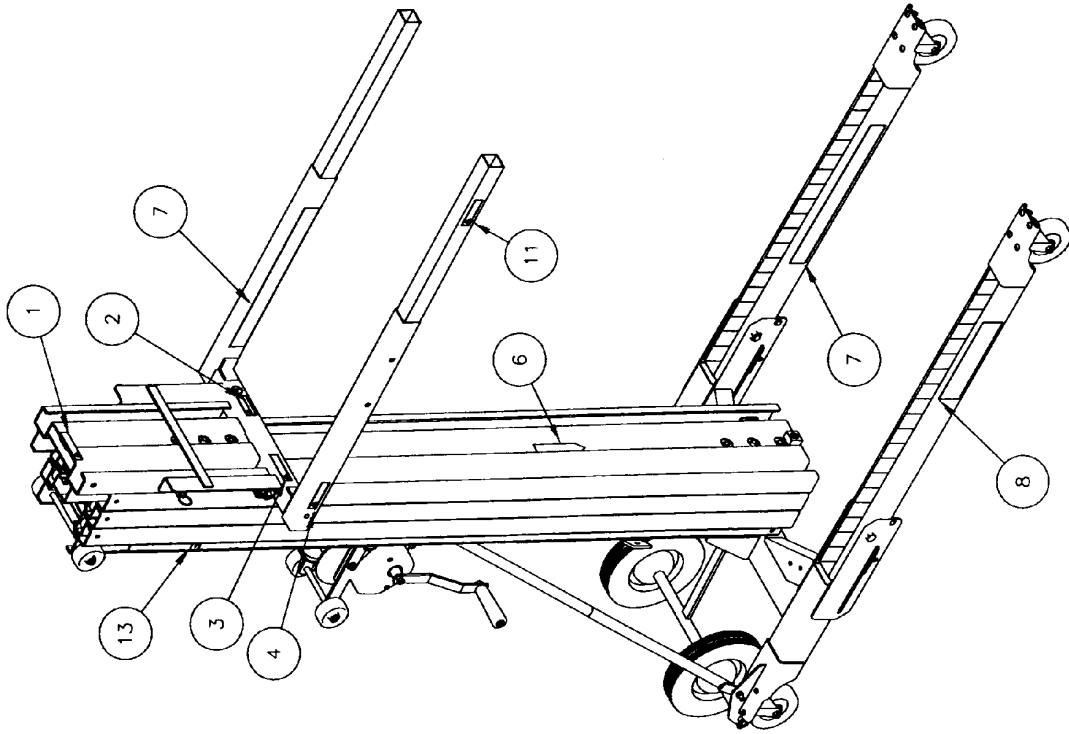

COMMON LABEL PLACEMENT SERIES 2000 LIFTS

UPPER BACK VIEW

LOWER BACK VIEW

Item	Part No.	Qty	Description
13	----	2	Model No. Label (See Top Assembly)
12	778858	1	C E and Ser. No. Label
11	778349	2	200 LB. Max Load Warning Label
10	778346	1	Cranking Instructions Label
9	778350	1	General Warnings - Large
8	778342	2	"SUMNER" Label
7	778850	4	"Do Not Stand Under Load" Label
6	778917	1	Red Arrow Label
5	778906	1	"Read Operating Instructions....." Label
4	778340	2	Lock Fork Extension Warning Label
3	778339	1	Carriage Latch Pin Warning Label
2	778347	1	No Riders Warning Label
1	778341	1	Lower Carriage Warning Label
Parts List			