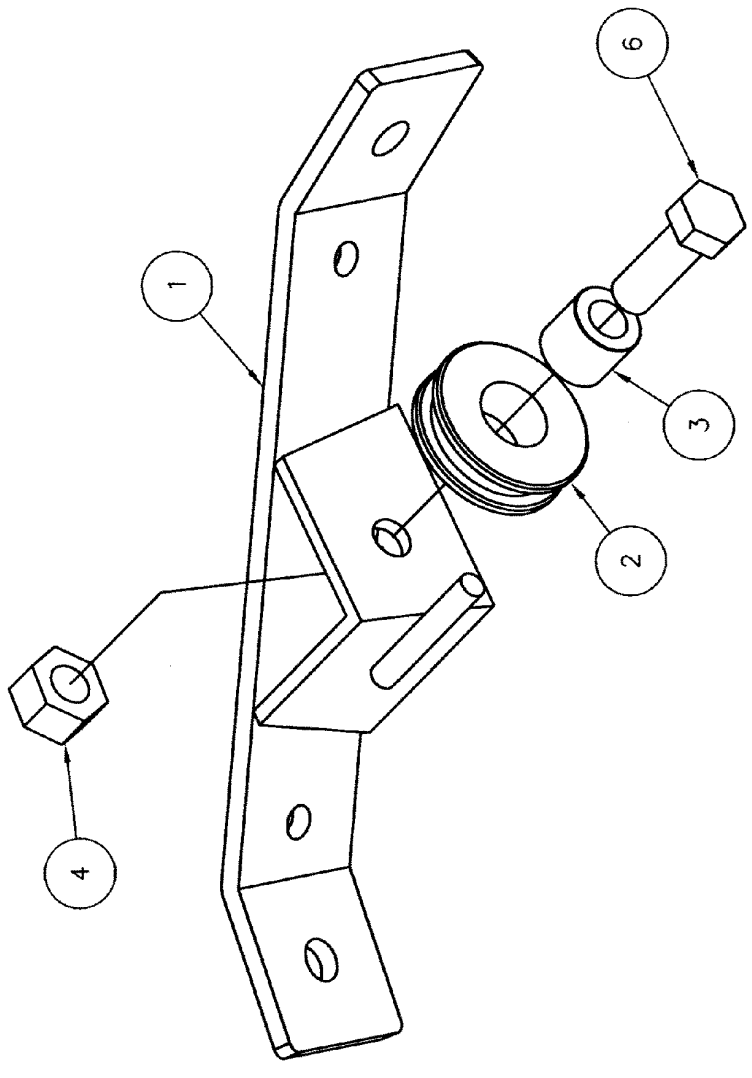

SPREADER PLATE ASSEMBLY SERIES 2000 LIFTS

Item	Part No.	Qty	Description
6	771120	1	HHCS 1/2-13 X 1-1/2
4	772357	1	INSERT LOCKNUT 1/2-13
3	782960	1	BUSHING
2	780025	1	2" ROLLER
1	783581	1	SPREADER PLATE WELDMENT
			Part No. Qty Description
Parts List