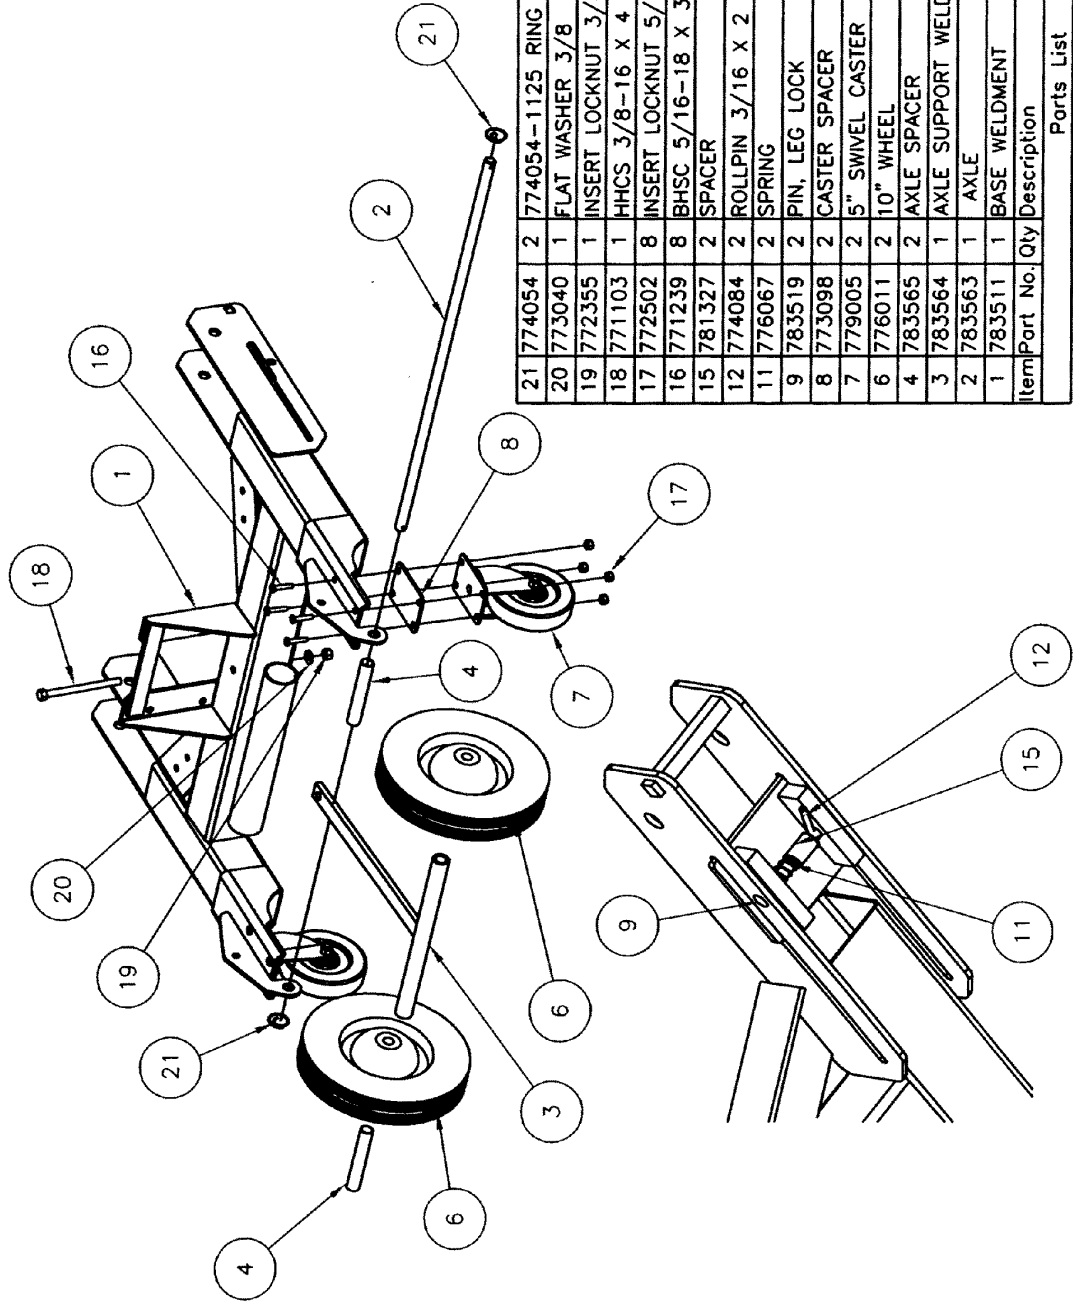

BASE ASSEMBLY SERIES 2000 LIFTS

Item	Part No.	Qty	Description
21	774054	2	774054-1125 RING COTTER 1-1/8Ø
20	773040	1	FLAT WASHER 3/8
19	772355	1	INSERT LOCKNUT 3/8-16
18	771103	1	HHCS 3/8-16 X 4
17	772502	8	INSERT LOCKNUT 5/16-18
16	771239	8	BHSC 5/16-18 X 3/4
15	781327	2	SPACER
12	774084	2	ROLLPIN 3/16 X 2
11	776067	2	SPRING
9	783519	2	PIN, LEG LOCK
8	773098	2	CASTER SPACER
7	779005	2	5" SWIVEL CASTER
6	776011	2	10" WHEEL
4	783565	2	AXLE SPACER
3	783564	1	AXLE SUPPORT WELDMENT
2	783563	1	AXLE
1	783511	1	BASE WELDMENT
Item/Part No. Qty			Description
			Ports List