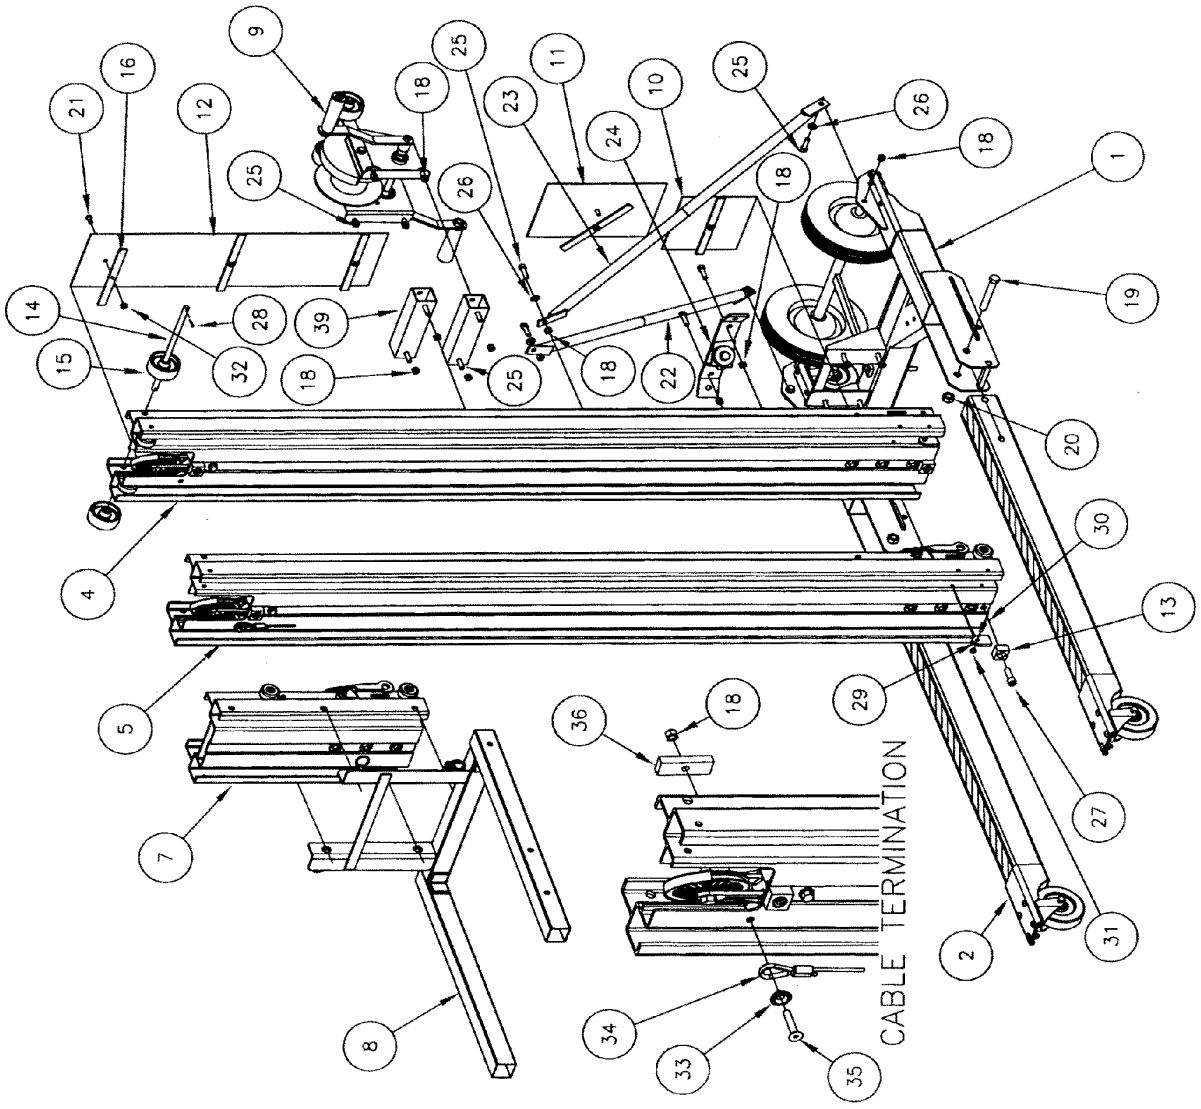

OUTRIGGER ASSEMBLY SERIES 2000 LIFTS

NOTE;
 BLACK & YELLOW WARNING TAPE
 2 PIECES 18 INCHES LONG
 TOTAL = 3 FEET
 SOLD IN ROLLS ONLY

Item	Part No.	Qty	Description
15	778352	3FT.	2" B/Y WARNING TAPE (SEE NOTE)
14	778351	2	"PRESS HERE" LABEL
13	778348	2	"LOWER STABILIZER LEG" LABEL
12	772355	6	LOCKNUT 3/8-16
11	771090	6	HHCS 3/8-16 x 1 1/2
10	772358	4	JAM LOCKNUT 1/2-13
9	771142	4	HHCS 1/2-13 x 3
8	773590	2	LOCK WASHER 1/2
			Parts List

OUTRIGGER LEGS
 AVAILABLE AS AN OPTION
 REFER TO ITEM #3
 ON 2018/24 ASSEMBLY

Item	Part No.	Qty	Description
39	783552	2	STANDOFF
38	778343	2	MODEL NO. LABEL (NOT SHOWN)
37	783633	1	COMMON LABELS (NOT SHOWN)
36	783551	1	LOCK BLOCK
35	771248	1	FHSC 3/8-16 X 2"
34	783628	1	12' LOAD LINE ASSEMBLY
33	782910	1	RETAINER WASHER
32	772502	5	INSERT JAM LOCKNUT 5/16-18
31	772076	2	INSERT LOCKNUT 1/4-20
30	771349	2	SHOULDER SCREW 5/16 X 3/8
29	783580	2	MAST LATCH BLOCK
28	774051	2	COTTER PIN 1/8 X 3/4
27	771257	2	SHCS 1/2-13 X 1-1/2
26	773040	4	WASHER FL 3/8
25	771060	18	HHCS 3/8-16 X 1-1/4
24	783582	1	SPREADER PLATE ASSEMBLY
23	780819	1	MAST BRACE - LH
22	780820	1	MAST BRACE - RH
21	771020	5	BHSC 5/16 -18 X 3/4
20	772503	2	INSERT JAM LOCKNUT 5/8-11
19	771146	2	HHCS 5/8-11 X 4
18	772355	19	INSERT LOCKNUT 3/8-16
16	783545	5	STRAP
15	779012	2	3" ROLLER
14	783620	1	ROLLER SHAFT
13	783575	2	STOP BLOCK
12	783506	1	UPPER MAST COVER
11	783505	1	CENTER MAST COVER
10	783504	2	LOWER MAST COVER
9	783590	1	MX WINCH ASSEMBLY W/ HANDLES
8	783635	1	12 FT FORK ASSEMBLY
7	783533	1	CARRIAGE ASSEMBLY
5	783576	1	TOP MAST ASSEMBLY
4	783512	1	BOTTOM MAST ASSEMBLY
2	783624	2	LEG ASSEMBLY
1	783571	1	BASE ASSEMBLY