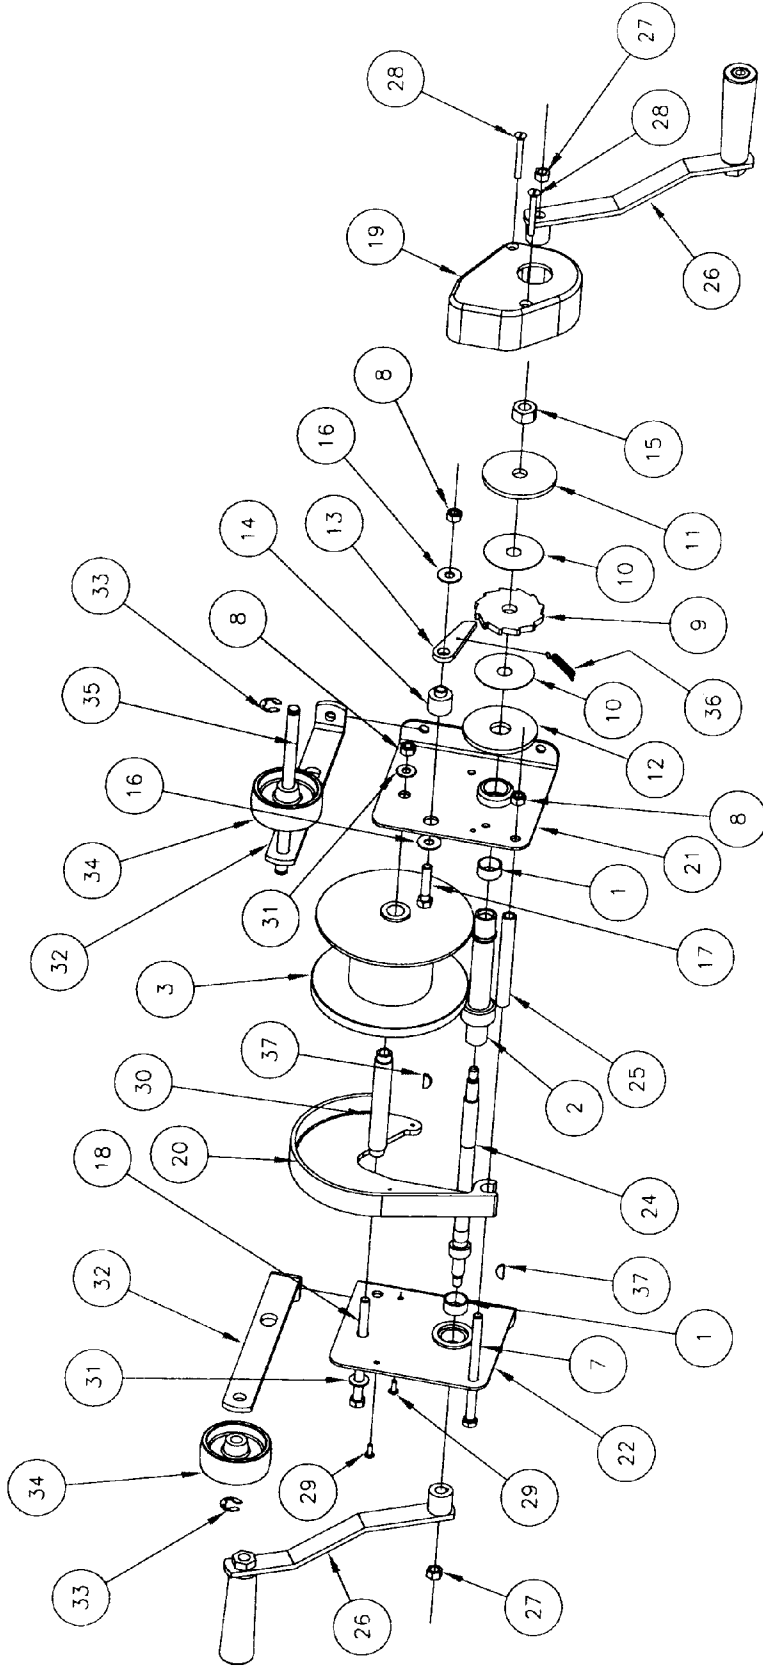

SERIES 2000 MX WINCH ASSEMBLY

Item	Part No.	Qty	Description	Item	Part No.	Qty	Description
37	774074	2	#406 WOODRUFF KEY	26	783608	2	WINCH HANDLE ASSEMBLY
36	783621	1	RATCHET DOG SPRING	25	783599	1	SPACER
35	782619	1	ROLLER SHAFT	24	783600	1	DRIVE SHAFT
34	779012	2	ROLLER - 3"	22	783593	1	SIDE PLATE WELDMENT - LH
33	776072	2	RETAINER 5100-50	21	783596	1	SIDE PLATE WELDMENT - RH
32	783609	2	SUPPORT ARM	20	783611	1	COVER - GEAR
31	773040	2	WASHER, FL 3/8	19	783612	1	COVER - BRAKE
30	783606	1	DRUM SPACER SHAFT	18	771105	1	HHCS 3/8-16 X 6
29	771800	2	PHSM #10 X 1/2	17	771100	1	HHCS 3/8-16 X 1-3/4
28	771290	2	FHMS 1/4-20 X 2-1/4	16	773042	2	WASHER FL 5/16
27	772350	2	JAM LOCKNUT 3/8-16	15	772375	1	LOCKNUT 5/8-18
26	774074	2	#406 WOODRUFF KEY	14	783598	1	SPACER
25	783600	1	DRIVE SHAFT	13	780216	1	RATCHET DOG
24	783593	1	SIDE PLATE WELDMENT - LH	12	780211	1	PLATE - INNER
23	783596	1	SIDE PLATE WELDMENT - RH	11	780212	1	PLATE - OUTER
22	783611	1	COVER - GEAR	10	783615	2	BRAKE DISC
21	783612	1	COVER - BRAKE	9	780214	1	RATCHET WHEEL
20	771105	1	HHCS 3/8-16 X 6	8	772355	3	LOCKNUT 3/8-16
19	771100	1	HHCS 3/8-16 X 1-3/4	7	771111	1	HHCS 3/8-16 X 5-1/2
18	773042	2	WASHER FL 5/16	3	783613	1	DRUM ASSEMBLY
17	772375	1	LOCKNUT 5/8-18	2	780205	1	PINION SHAFT
16	783599	1	SPACER	1	775092	2	BUSHING
15	780216	1	RATCHET DOG	Item	Part No.	Qty	Description
14	783598	1	SPACER	Item	Part No.	Qty	Description
13	780211	1	PLATE - INNER	Item	Part No.	Qty	Description
12	780212	1	PLATE - OUTER	Item	Part No.	Qty	Description
11	783615	2	BRAKE DISC	Item	Part No.	Qty	Description
10	780214	1	RATCHET WHEEL	Item	Part No.	Qty	Description
9	772355	3	LOCKNUT 3/8-16	Item	Part No.	Qty	Description
8	771111	1	HHCS 3/8-16 X 5-1/2	Item	Part No.	Qty	Description
7	783613	1	DRUM ASSEMBLY	Item	Part No.	Qty	Description
6	780205	1	PINION SHAFT	Item	Part No.	Qty	Description
5	775092	2	BUSHING	Item	Part No.	Qty	Description
4	774074	2	#406 WOODRUFF KEY	Item	Part No.	Qty	Description
3	783599	1	SPACER	Item	Part No.	Qty	Description
2	783608	2	WINCH HANDLE ASSEMBLY	Item	Part No.	Qty	Description
1	783600	1	DRIVE SHAFT	Item	Part No.	Qty	Description