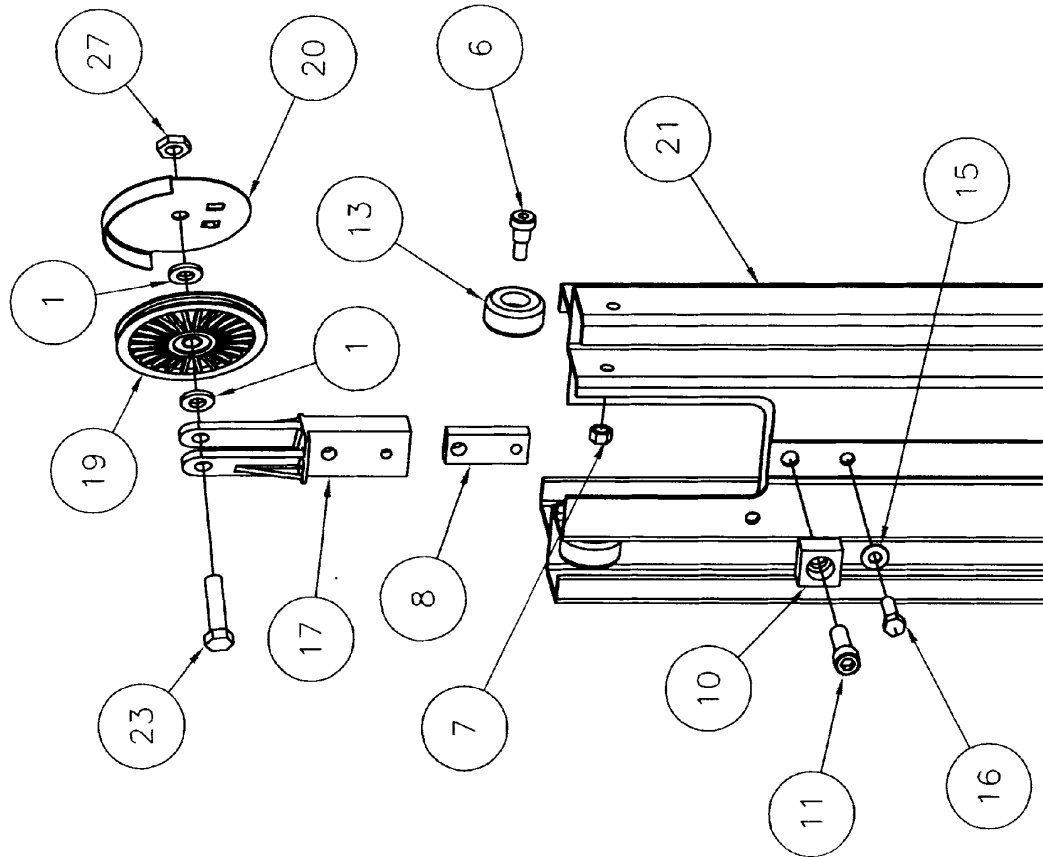

PARTS MANUAL

SERIES 2000

CONTRACTOR LIFT

SUMNER

7514 Alabonson Rd. Houston Texas 77088 281-999-6900 281-999-6966 Fax.

CARRIAGE ASSEMBLY SERIES 2000 LIFTS

NOTE:
CONNECT SPRING (ITEM 17)
TO ADJUSTING SCREW (ITEM 14)

**NOTE:

TORQUE STOPS TO 125 FT-LBS (16 N.m)

Item	Port No.	Qty	Description	
17	783530	1	EXTENSION SPRING	
16	772800	1	INSERT LOCKNUT 12mm	
15	772076	1	INSERT LOCKNUT 1/4-20	
14	779900	1	ADJUSTING SCREW	
13	772357	2	INSERT LOCKNUT 1/2-13	
12	771161	1	HHCS-12mm X 40mm	
11	771257	2	SHCS 1/2-13 X 1-1/2	
10	772350	5	INSERT JAM LOCKNUT 3/8-16	
9	771350	5	SHOULDER BOLT 1/2 X 1/2	
8	783529	1	BRAKE ASSEMBLY	
7	783575	2	STOP BLOCK	
6	783540	4	MAST ROLLER	
5	783616	1	PULLY SPACER	
4	783541	1	PULLEY W/ BEARING	
3	783536	1	PULLEY GUARD	
2	783503	1	BACKING PLATE WELDMENT	
1	783534	1	CARRIAGE	
	Item	Port No.	Qty	Description
				Parts List

MAST ASSEMBLY SERIES 2000 LIFTS (SHEET 1 OF 2)

**NOTE: TORQUE STOPS TO 125 FT-LBS (16N.m)

Item	Part No.	Qty	Description
35	773060	*	FLAT WASHER 1/2
34	783530	1	BRAKE SPRING
30	772076	1	INSERT LOCK NUT 1/4UNC
29	779900	1	ADJUSTING SCREW
28	772800	1	INSERT LOCK NUT 12mm
27	772505	1	JAM LOCK NUT 12mm
23	771161	2	HEX HEAD BOLT 12mm X 40mm
21	783546	1	MAST
20	783536	2	PULLEY GUARD
19	783541	2	PULLEY
17	783537	1	PULLEY MOUNT
16	771060	1	HHCS 3/8UNC X 1-1/4
15	773575	1	LOCKWASHER 3/8
13	783540	*	MAST ROLLER
12	772357	2	INSERT LOCK NUT 1/2UNC
11	771257	3	SHCS 1/2UNC X 1-1/2
10	783575	*	STOP BLOCK
9	783503	1	BACKING PLATE WELDMENT
8	783502	1	THREADED BLOCK
7	772350	*	INSERT JAM LOCK NUT 3/8
6	771350	*	SHOULDER BOLT 1/2 X 1/2
2	783529	1	BRAKE ASSEMBLY
1	783616	3	PULLEY SPACER

Parts List

* SEE APPLICATION CHART

APPLICATION CHART				
ITEM	TOP MAST	CENTER MAST	BOTTOM MAST	
6	QTY. 3	QTY. 5	QTY. 2	
7	QTY. 3	QTY. 5	QTY. 2	
13	QTY. 2	QTY. 4	QTY. 2	
10	QTY. 3	QTY. 3	QTY. 1	
35	QTY. 0	QTY. 0	QTY. 2	