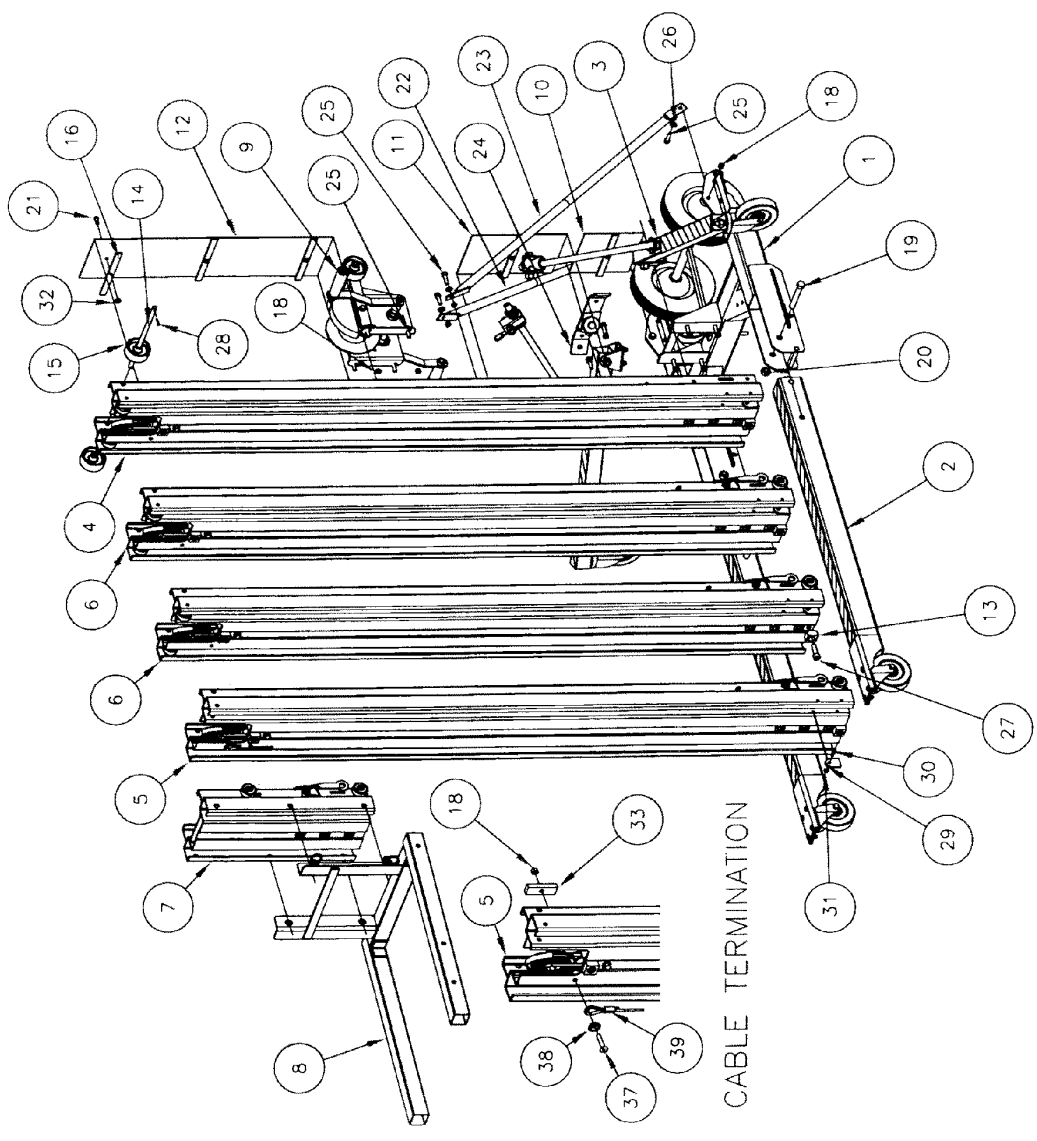

2018/24 SERIES CONTRACTOR LIFT ASSEMBLY

41	778345	2	MODEL NO. LABEL (NOT SHOWN)
40	783633	1	COMMON LABELS (NOT SHOWN)
39	*	1	LOAD LINE ASSEMBLY *
38	782910	1	RETAINER WASHER
37	771248	1	FHSC 3/8-16 X 2
33	783551	1	LOCK BLOCK
32	772502	5	INSERT JAM LOCKNUT 5/16-18
31	772076	4	INSERT LOCKNUT 1/4-20
30	771349	4	SHOULDER SCREW 5/16 X 3/8
29	783580	4	MAST LATCH BLOCK
28	774051	2	COTTER PIN 1/8 X 3/4
27	771257	4	SHCS 1/2-13 X 1-1/2
26	773040	4	WASHER FL 3/8
25	771060	14	HSCS 3/8-16 X 1-1/4
24	783582	1	SPREADER PLATE ASSEMBLY
23	780819	1	MAST BRACE - LH
22	780820	1	MAST BRACE - RH
21	771020	5	BHSC 5/16 -18 X 3/4
20	772503	2	INSERT JAM LOCKNUT 5/8-11
19	771146	2	HSCS 5/8-11 X 4
18	772355	15	INSERT LOCKNUT 3/8-16
16	783545	5	STRAP
15	779012	2	3" ROLLER
14	783620	1	ROLLER SHAFT
13	783575	4	STOP BLOCK
12	783506	1	UPPER MAST COVER
11	783505	1	CENTER MAST COVER
10	783504	1	LOWER MAST COVER
9	783590	1	1M WINCH ASSEMBLY W/ HANDLES
8	783535	1	1B/24FT FORK ASSEMBLY
7	783533	1	CARRIAGE ASSEMBLY
6	783577	*	CENTER MAST ASSEMBLY *
5	783576	1	TOP MAST ASSEMBLY
4	783512	1	BOTTOM MAST ASSEMBLY
3	783531	1	OUTRIGGER ASSEMBLY
2	*	2	LEG ASSEMBLY *
1	783571	1	BASE ASSEMBLY
Temp	Part No.	Qty	Description

* SEE APPLICATION CHART

APPLICATION CHART		
ITEM	MODEL 2018	MODEL 2024
2	783623	783622
6	QTY. 1	QTY. 2
39	783629	783630

Parts List