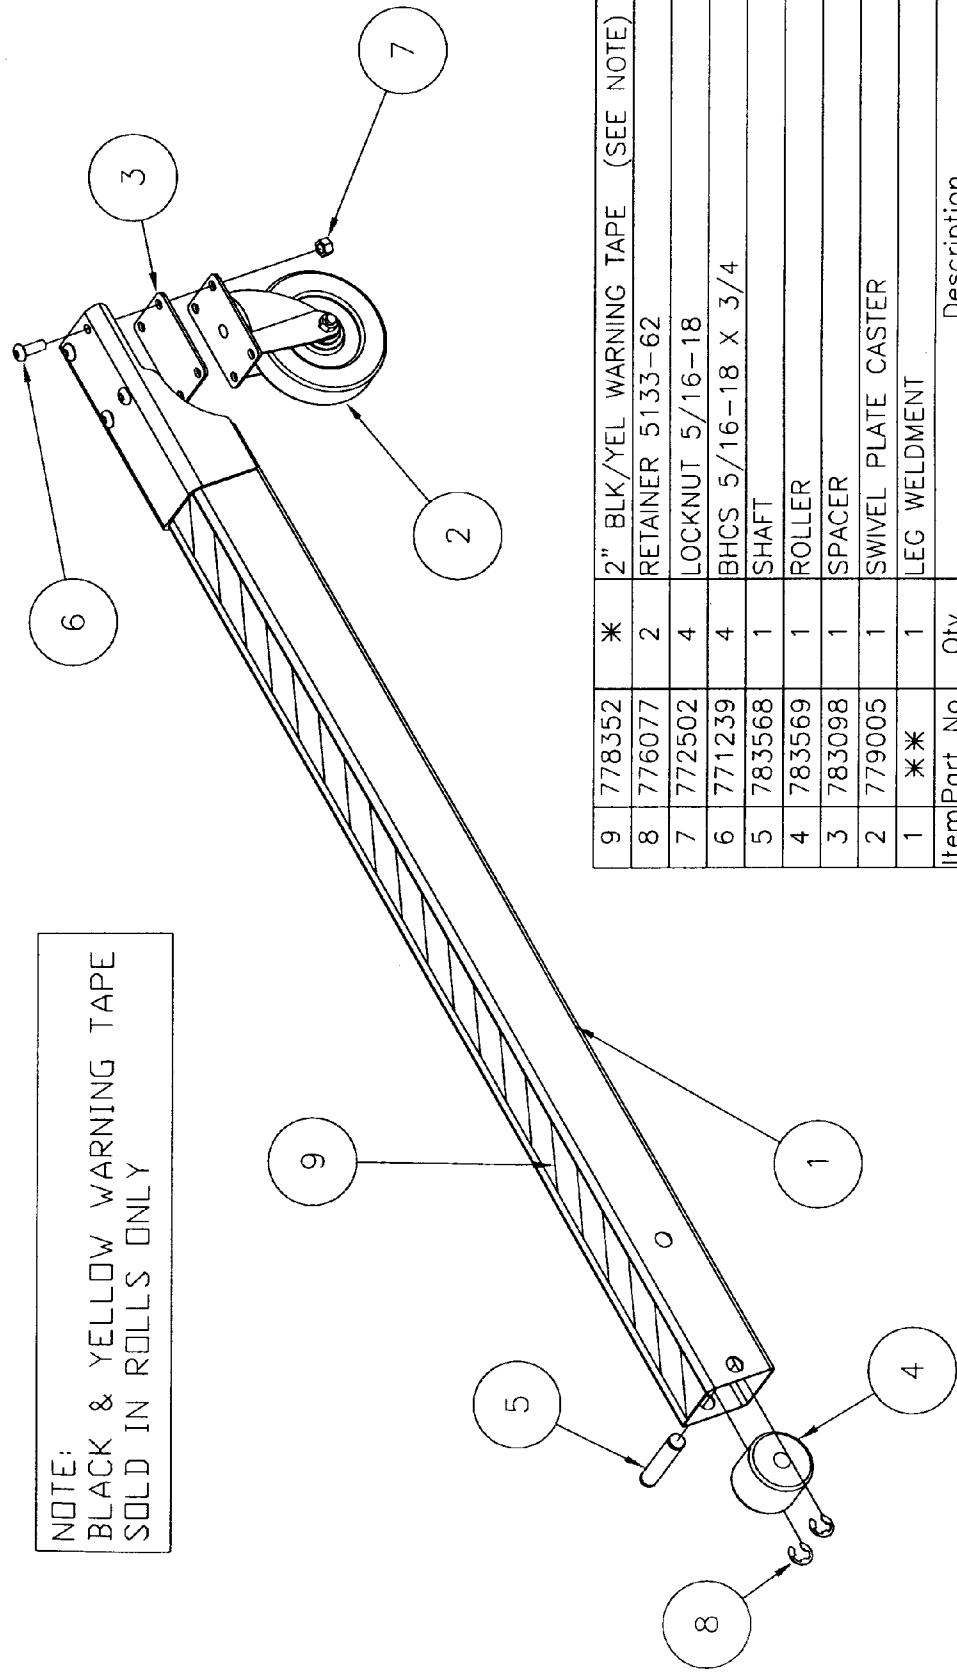

Parts List

2018/24 SERIES CONTRACTOR LIFT ASSEMBLY

41	778345	2	MODEL NO. LABEL (NOT SHOWN)
40	783633	1	COMMON LABELS (NOT SHOWN)
39	*	1	LOAD LINE ASSEMBLY *
38	782910	1	RETAINER WASHER
37	771248	1	FHSC 3/8-16 X 2
33	783551	1	LOCK BLOCK
32	772502	5	INSERT JAM LOCKNUT 5/16-18
31	772076	4	INSERT LOCKNUT 1/4-20
30	771349	4	SHOULDER SCREW 5/16 X 3/8
29	783580	4	MAST LATCH BLOCK
28	774051	2	COTTER PIN 1/8 X 3/4
27	771257	4	SHCS 1/2-13 X 1-1/2
26	773040	4	WASHER FL 3/8
25	771060	14	HSCS 3/8-16 X 1-1/4
24	783582	1	SPREADER PLATE ASSEMBLY
23	780819	1	MAST BRACE - LH
22	780820	1	MAST BRACE - RH
21	771020	5	BHSC 5/16 -18 X 3/4
20	772503	2	INSERT JAM LOCKNUT 5/8-11
19	771146	2	HSCS 5/8-11 X 4
18	772355	15	INSERT LOCKNUT 3/8-16
16	783545	5	STRAP
15	779012	2	3" ROLLER
14	783620	1	ROLLER SHAFT
13	783575	4	STOP BLOCK
12	783506	1	UPPER MAST COVER
11	783505	1	CENTER MAST COVER
10	783504	1	LOWER MAST COVER
9	783590	1	1M WINCH ASSEMBLY W/ HANDLES
8	783535	1	1B/24FT FORK ASSEMBLY
7	783533	1	CARRIAGE ASSEMBLY
6	783577	*	CENTER MAST ASSEMBLY *
5	783576	1	TOP MAST ASSEMBLY
4	783512	1	BOTTOM MAST ASSEMBLY
3	783531	1	OUTRIGGER ASSEMBLY
2	*	2	LEG ASSEMBLY *
1	783571	1	BASE ASSEMBLY
Temp	Part No.	Qty	Description

MAST ASSEMBLY SERIES 2000 LIFTS (SHEET 2 OF 2)

NOTE:
 CONNECT SPRING (ITEM 34)
 TO ADJUSTING SCREW (ITEM 29)

** NOTE: TORQUE ALL STOPS TO 125 FT-LBS (16 N.m)

LEG ASSEMBLY SERIES 2000 LIFTS

NOTE:
BLACK & YELLOW WARNING TAPE
SOLD IN ROLLS ONLY

Item	Part No.	Qty	Description
9	778352	*	2" BLK/YEL WARNING TAPE (SEE NOTE) *
8	776077	2	RETAINER 5133-62
7	772502	4	LOCKNUT 5/16-18
6	771239	4	BHCS 5/16-18 X 3/4
5	783568	1	SHAFT
4	783569	1	ROLLER
3	783098	1	SPACER
2	779005	1	SWIVEL PLATE CASTER
1	**	1	LEG WELDMENT **