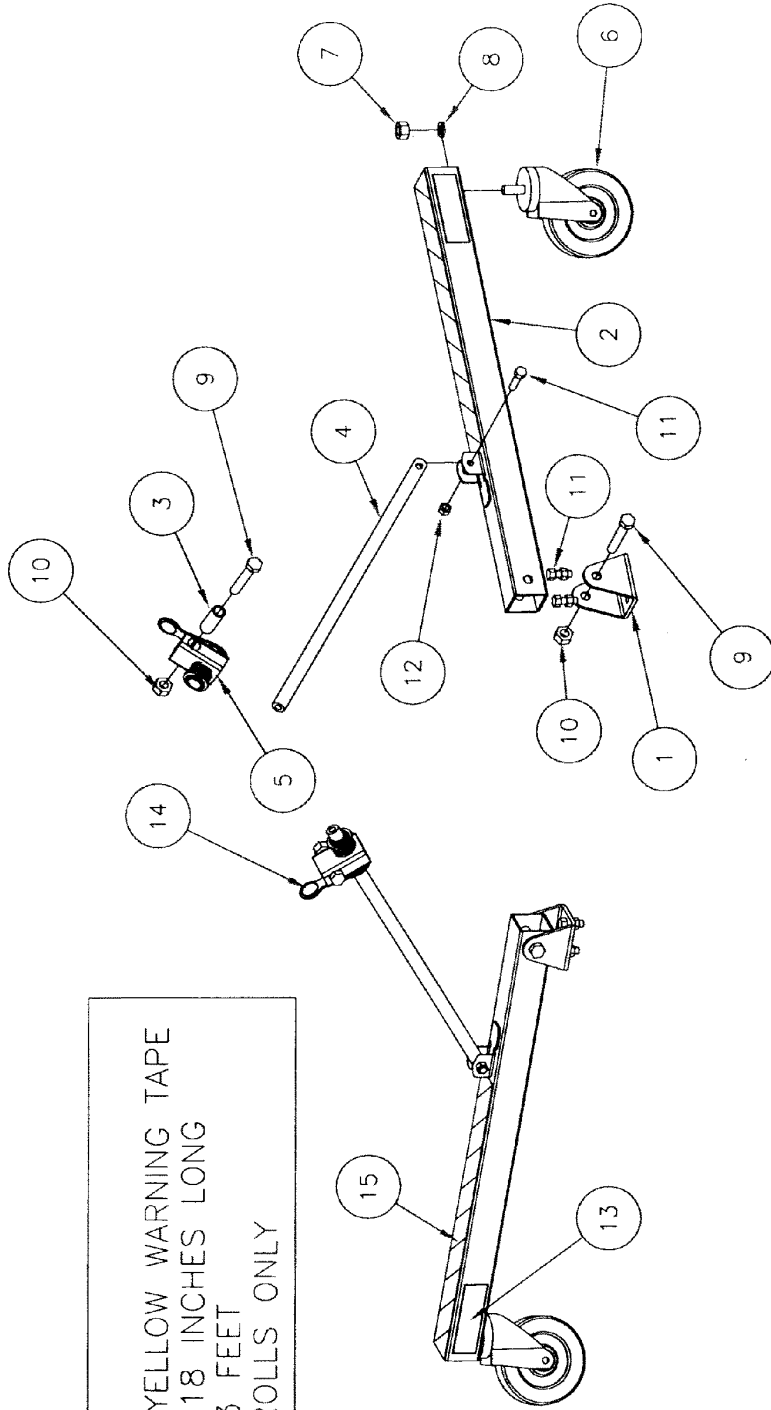

MAST ASSEMBLY SERIES 2000 LIFTS (SHEET 1 OF 2)

**NOTE: TORQUE STOPS TO 125 FT-LBS (16N.m)

Item	Part No.	Qty	Description
35	773060	*	FLAT WASHER 1/2
34	783530	1	BRAKE SPRING
30	772076	1	INSERT LOCK NUT 1/4UNC
29	779900	1	ADJUSTING SCREW
28	772800	1	INSERT LOCK NUT 12mm
27	772505	1	JAM LOCK NUT 12mm
23	771161	2	HEX HEAD BOLT 12mm X 40mm
21	783546	1	MAST
20	783536	2	PULLEY GUARD
19	783541	2	PULLEY
17	783537	1	PULLEY MOUNT
16	771060	1	HHCS 3/8UNC X 1-1/4
15	773575	1	LOCKWASHER 3/8
13	783540	*	MAST ROLLER
12	772357	2	INSERT LOCK NUT 1/2UNC
11	771257	3	SHCS 1/2UNC X 1-1/2
10	783575	*	STOP BLOCK
9	783503	1	BACKING PLATE WELDMENT
8	783502	1	THREADED BLOCK
7	772350	*	INSERT JAM LOCK NUT 3/8
6	771350	*	SHOULDER BOLT 1/2 X 1/2
2	783529	1	BRAKE ASSEMBLY
1	783616	3	PULLEY SPACER

Parts List

* SEE APPLICATION CHART

APPLICATION CHART				
ITEM	TOP MAST	CENTER MAST	BOTTOM MAST	
6	QTY. 3	QTY. 5	QTY. 2	
7	QTY. 3	QTY. 5	QTY. 2	
13	QTY. 2	QTY. 4	QTY. 2	
10	QTY. 3	QTY. 3	QTY. 1	
35	QTY. 0	QTY. 0	QTY. 2	

OUTRIGGER ASSEMBLY SERIES 2000 LIFTS

NOTE;
 BLACK & YELLOW WARNING TAPE
 2 PIECES 18 INCHES LONG
 TOTAL = 3 FEET
 SOLD IN ROLLS ONLY

Item	Part No.	Qty	Description
15	778352	3FT.	2" B/Y WARNING TAPE (SEE NOTE)
14	778351	2	"PRESS HERE" LABEL
13	778348	2	"LOWER STABILIZER LEG" LABEL
12	772355	6	LOCKNUT 3/8-16
11	771090	6	HHCS 3/8-16 x 1 1/2
10	772358	4	JAM LOCKNUT 1/2-13
9	771142	4	HHCS 1/2-13 x 3
8	773590	2	LOCK WASHER 1/2
			Parts List