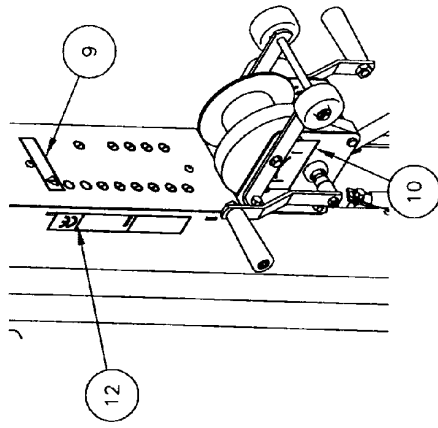

LOWER BACK VIEW

COMMON LABEL PLACEMENT SERIES 2000 LIFTS

UPPER BACK VIEW